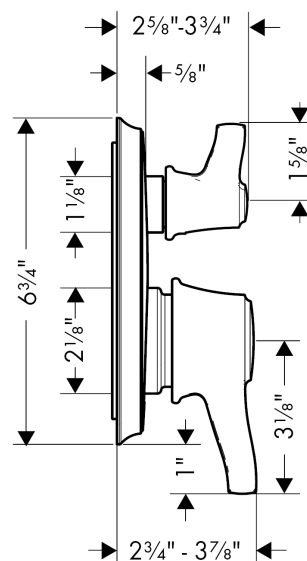

Ecostat Classic
C Pressure Balance Trim with Diverter
 Finishes : **chrome** Part no. : **04449000**

Description

Features

- Temperature and on/off control for 2 outlets

Item details

List Price \$ 299.00

Compliance

Product image

Scale drawing

Ecostat Classic
C Pressure Balance Trim with Diverter
Finishes : **chrome** Part no. : **04449000**

Exploded drawing

Year of production: >04/12

Ecostat Classic
C Pressure Balance Trim with Diverter
 Finishes : **chrome** Part no. : **04449000**

Spare parts list

Year of production: >04/12

Pos.	Description	Part no.	Price	PU
1	screw cover	95181000	-	1
2	adapter for handle	92756000	-	1
3	sleeve	88765000	-	1
4	adapter for handle	88772000	-	1
5	sleeve	95253000	-	1
6	O-ring 29x3	98371000	-	1
7	holder for escutcheon	98793000	-	1
8	set of fixing screws	96454000	-	1
9	cartridge, assy	88727000	-	1
10	shut off unit with selector	98283000	-	1
11	set of screws	96525000	-	1
12	O-ring 16x2	98133000	-	1
13	extension 25 mm	13595000	-	1
14	extension 22 mm (Ø 170 mm)	13596000	-	1
a	base body	01850181	-	1
b	set of fixing screws	97747000	-	1