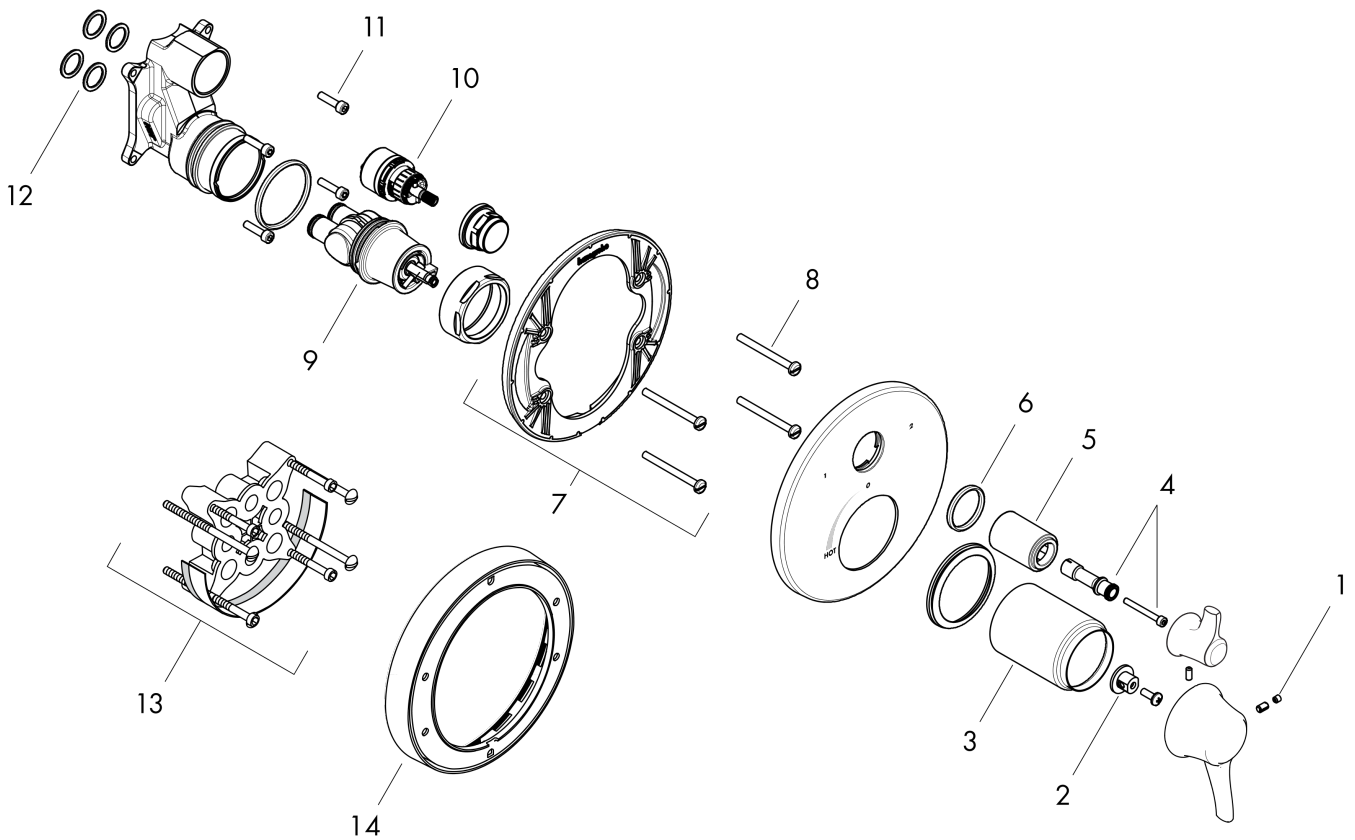

Ecostat Classic
C Pressure Balance Trim with Diverter
 Finishes : **chrome** Part no. : **04449000**

Description

Features

- Temperature and on/off control for 2 outlets

Item details

List Price \$ 299.00

Compliance

Product image

Scale drawing

Ecostat Classic
C Pressure Balance Trim with Diverter
Finishes : **chrome** Part no. : **04449000**

Exploded drawing

Year of production: >04/12

Ecostat Classic
C Pressure Balance Trim with Diverter
 Finishes : **chrome** Part no. : **04449000**

Spare parts list

Year of production: >04/12

Pos.	Description	Part no.	Price	PU
1	screw cover	95181000	-	1
2	adapter for handle	92756000	-	1
3	sleeve	88765000	-	1
4	adapter for handle	88772000	-	1
5	sleeve	95253000	-	1
6	O-ring 29x3	98371000	-	1
7	holder for escutcheon	98793000	-	1
8	set of fixing screws	96454000	-	1
9	cartridge, assy	88727000	-	1
10	shut off unit with selector	98283000	-	1
11	set of screws	96525000	-	1
12	O-ring 16x2	98133000	-	1
13	extension 25 mm	13595000	-	1
14	extension 22 mm (Ø 170 mm)	13596000	-	1
a	base body	01850181	-	1
b	set of fixing screws	97747000	-	1